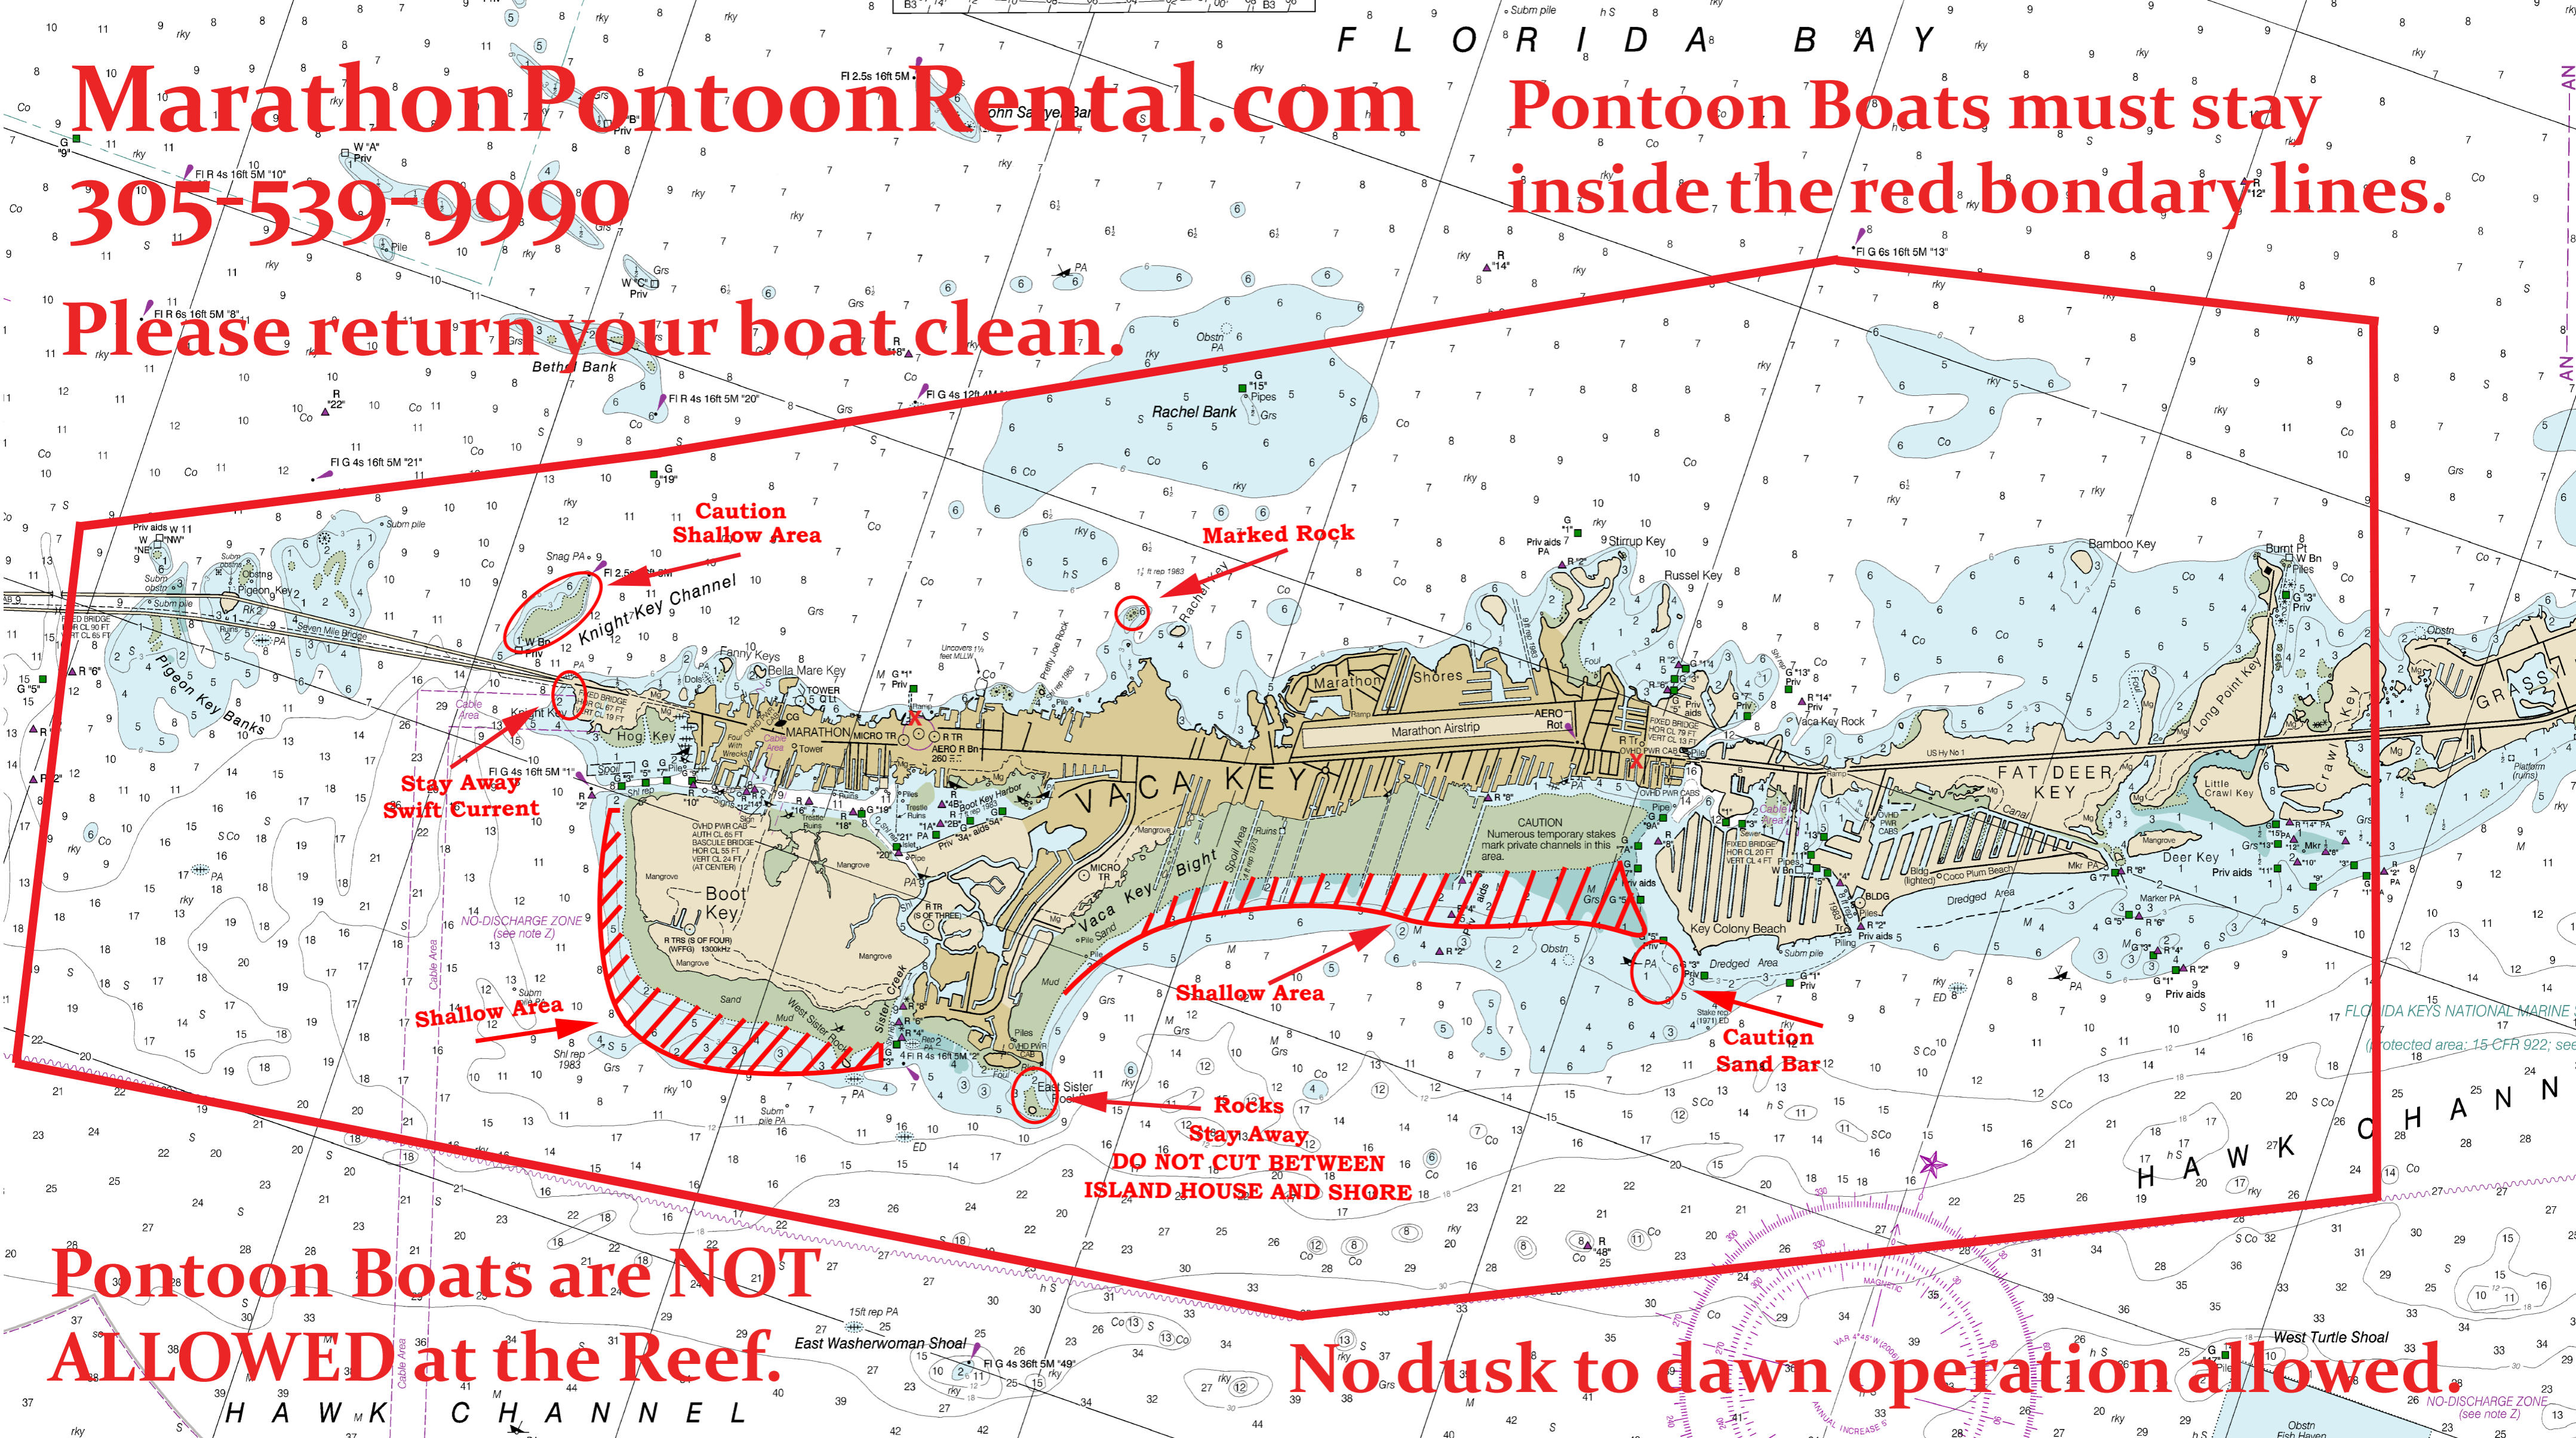

MarathonPontoonRental.com

305-539-9990

Please return your boat clean.

Pontoon Boats must stay inside the red boundary lines.

Pontoon Boats are NOT ALLOWED at the Reef.

No dusk to dawn operation allowed.